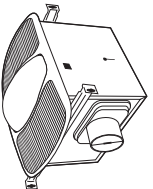

- ENERGY STAR® Labeled.
- 26 watt maximum, energy efficient compact fluorescent 4 pin quad tube lamp, (lamp included)
- Electronically balanced centrifugal blower wheel.
- Includes adjustable hanging brackets for mounting to joist on 16" centers.

- Moonstone Glass Lens for maximum light diffusion

- UL listed for installation over a tub or shower on a GFCI circuit.

MODEL	NIGHT LIGHT	CFM	SONES	DUCT SIZE
AKF90LS	4 watt	80	0.8	4" metal
AKF100LS	4 watt	100	1.5	4" metal

QUIET ROUND EXHAUST FANS W/LIGHT

The Quiet Round Exhaust Fan/Light Series provide quiet ventilation with decorative grills to complement the decor.